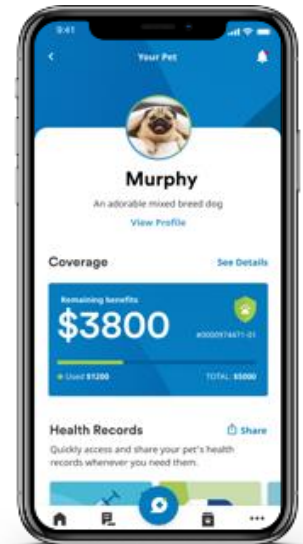

The MetLife Pet App.

Designed by pet parents for pet parents.

With the MetLife Pet App, pet parents can manage their furry family member's health and wellness all in one location.

The MetLife Pet App makes these things easier for you:

-  **Access your pet insurance policy:** submit and track claims
-  **Manage your pet's health records:** upload and view health records and documents all in one location
-  **Receive reminders and notifications about upcoming appointments**
-  **Find nearby pet services:** emergency rooms or groomers
-  **Live 24/7 Telehealth Concierge Services:** get answers and tips by licensed vets from your own home
-  **Access personalized articles on topics recommended for you**

The MetLife Pet App features are coming soon for exotic pet policyholders.

Apple and the Apple logo are trademarks of Apple Inc., registered in the U.S. and other countries and regions. App Store is a service mark of Apple Inc.